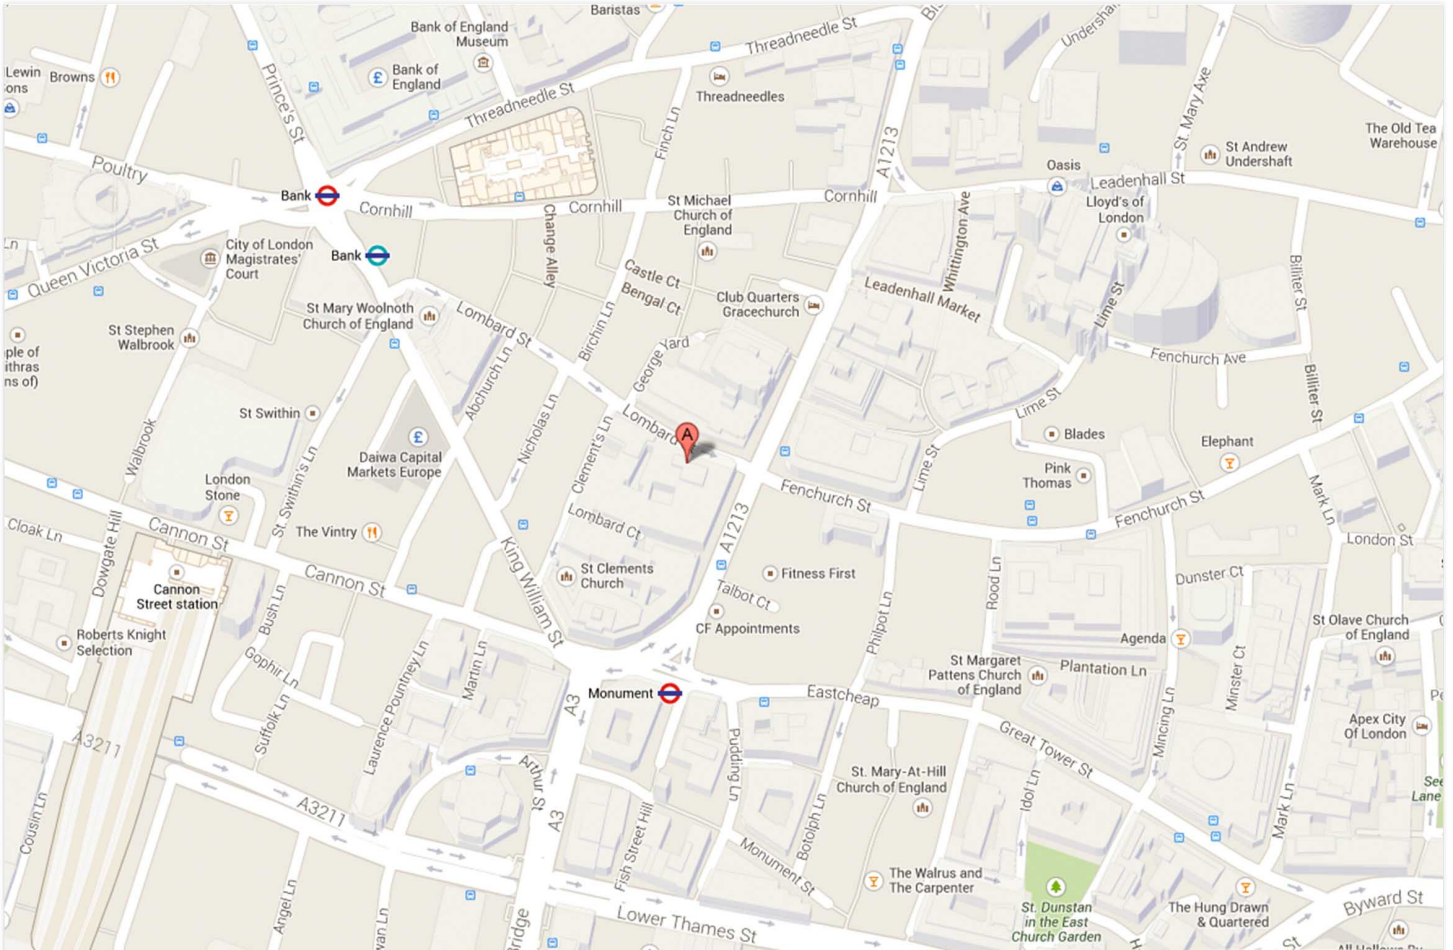

## Directions

### Find us by rail

*Come into London via any of the main line stations then use the London Underground services to get to Bank Station.*

We are at 38 Lombard Street, which is a secure building. Our closest tube station is Bank, with Monument a close second. Bank Station is served by the Central Line, the City Branch of the Northern Line, Waterloo & City line (the Drain) and by foot-tunnel from Monument Station which is served by both the Circle and the District Line.

### Via Monument Station

If you exit Monument station please walk north up Gracechurch Street and Lombard Street is on the left. You can easily spot 38 Lombard Street, it has an eagle insignia hanging on the front of the business.